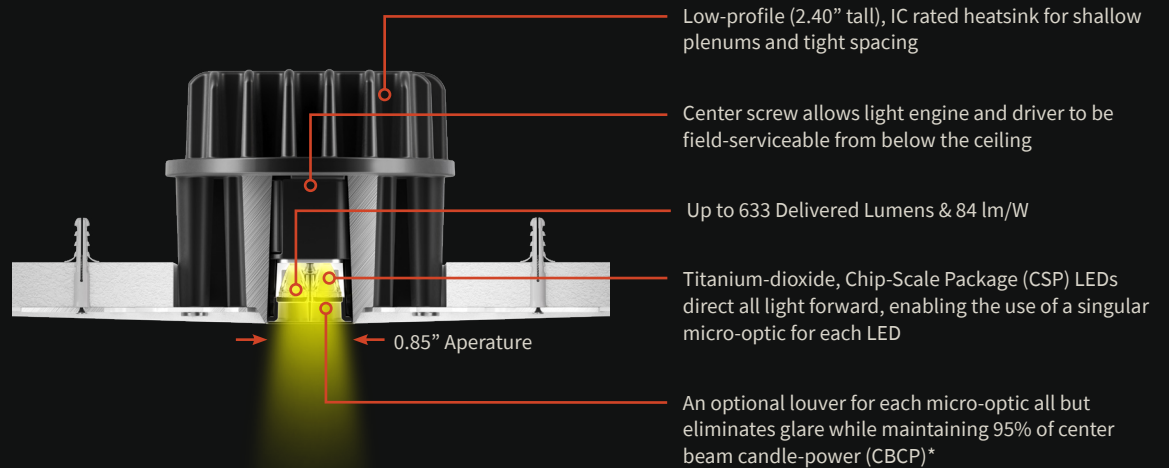

STENOS 1" SQUARE TRIMLESS DOWNLIGHTS

*optics and light engines are field-changeable

DOWNLIGHTING NEVER LOOKED SO SMALL

The Stenos 1" Square micro-optic downlights come with a variety of features in a micro form factor, making it easy to blend in while providing high-quality lighting and performance. These downlights are available in both trimmed and trimless profiles and come with magnetic interchangeable beam shaping

accessories that allow for precise control of the lighting environment. Additionally, the STENOS downlights are all constant voltage, which means multiple fixtures can operate from a single power supply, resulting in a simplified installation process and cost savings overall.

1 1" SQUARE TRIMLESS DOWNLIGHTS 2 5" TRIMLESS DOWNLIGHTS

STENOS[®]
MICRO OPTICS | MACRO PERFORMANCE

REGRESSED AND LOUVER ACCESSORIES